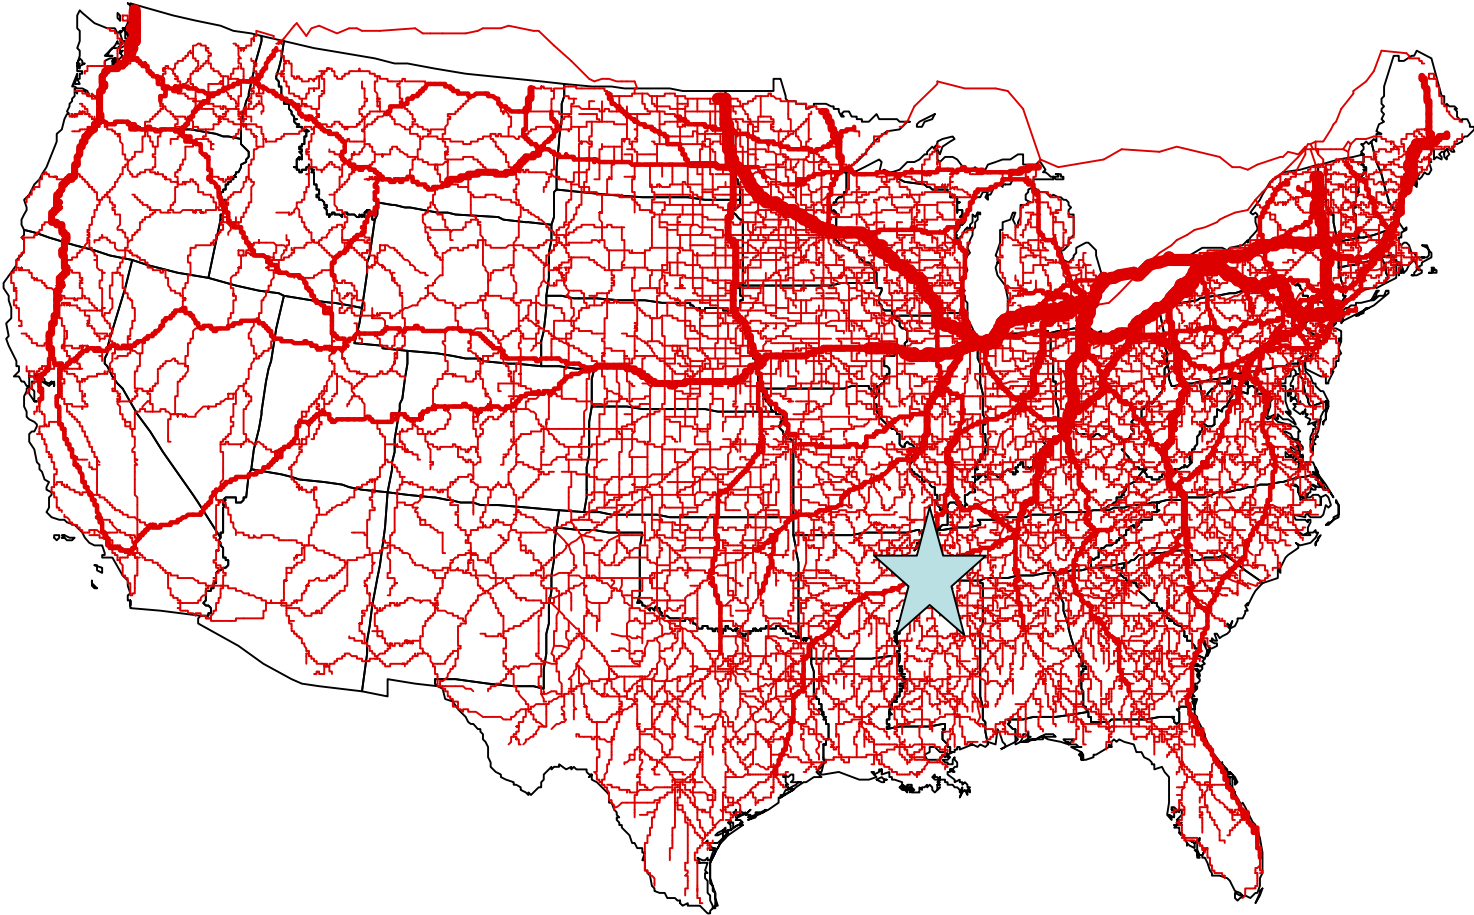

NAFTA--US/Canada Truck Traffic