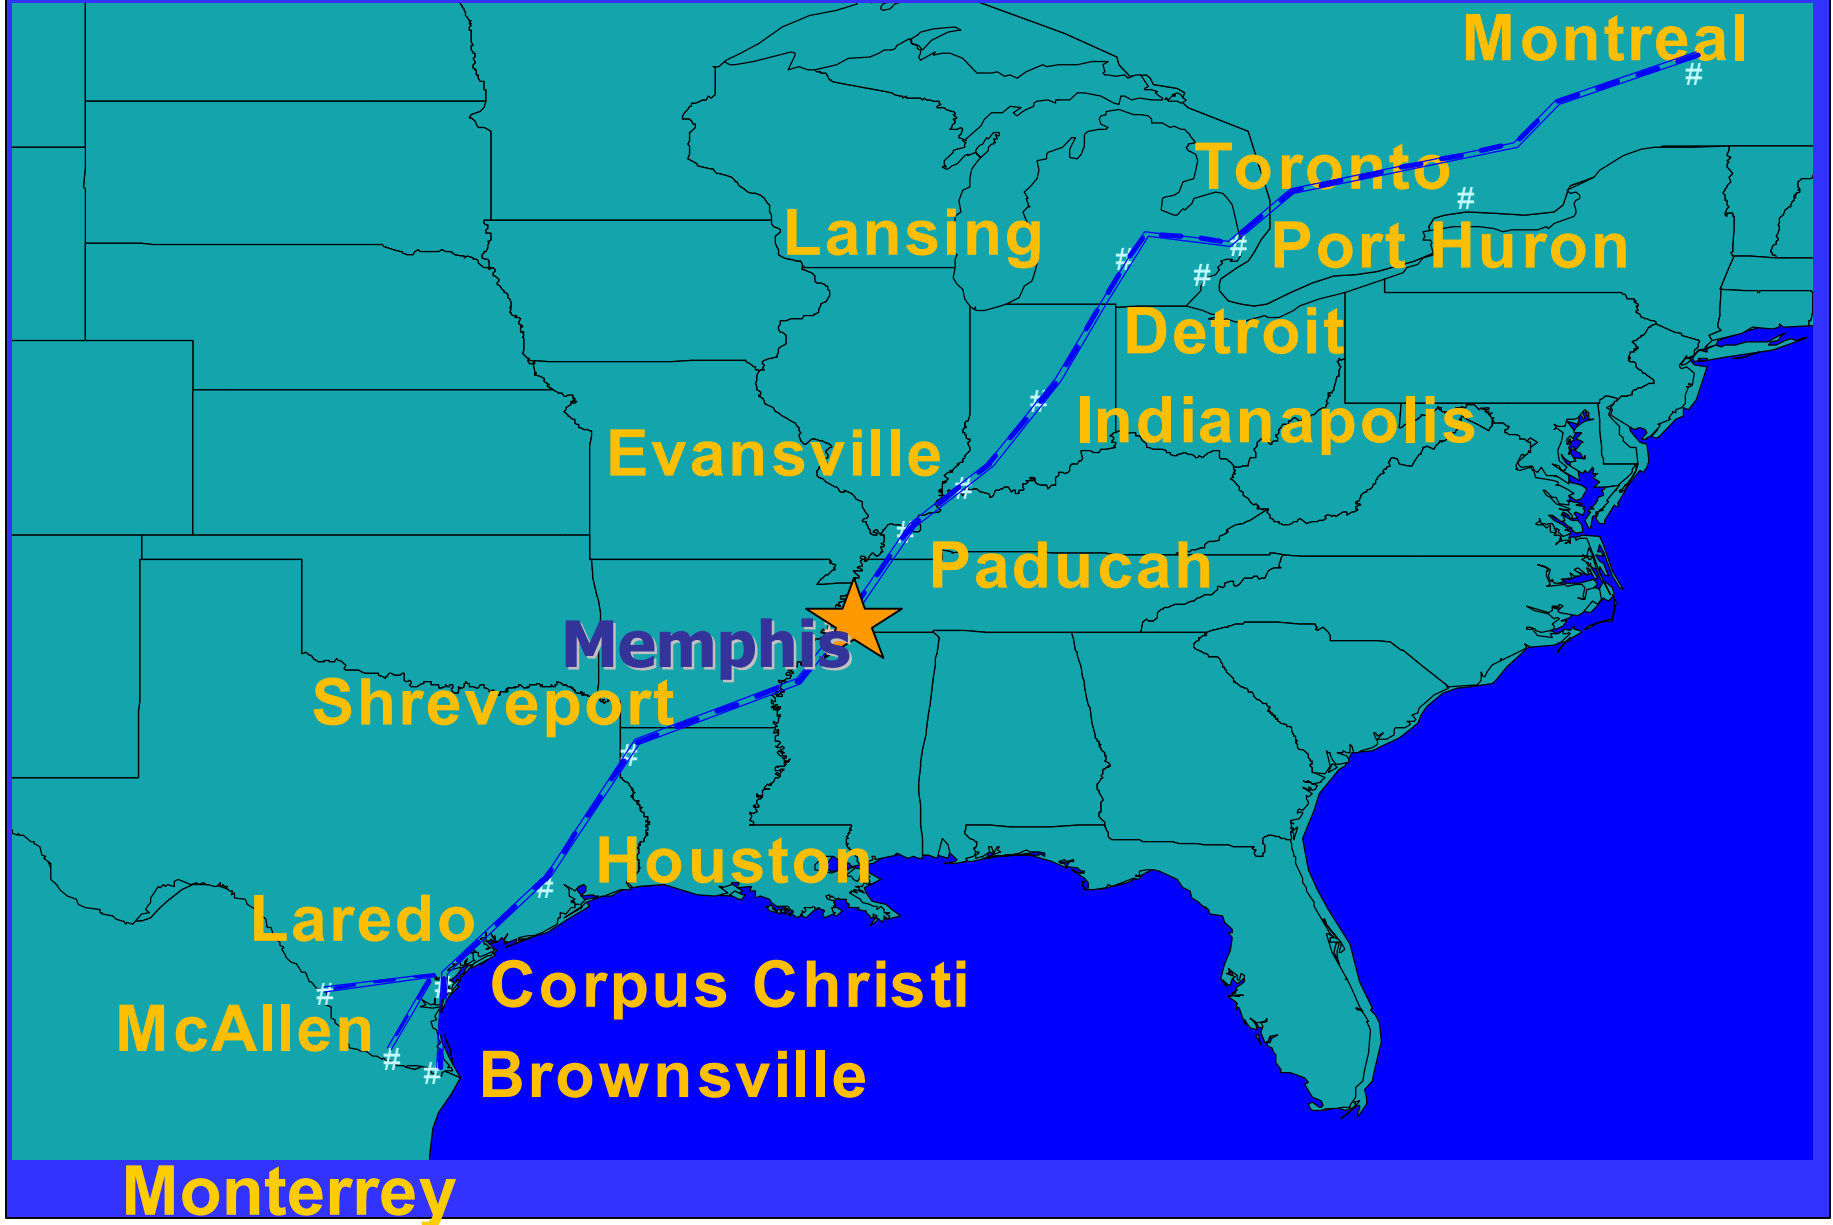

New Interstate 69