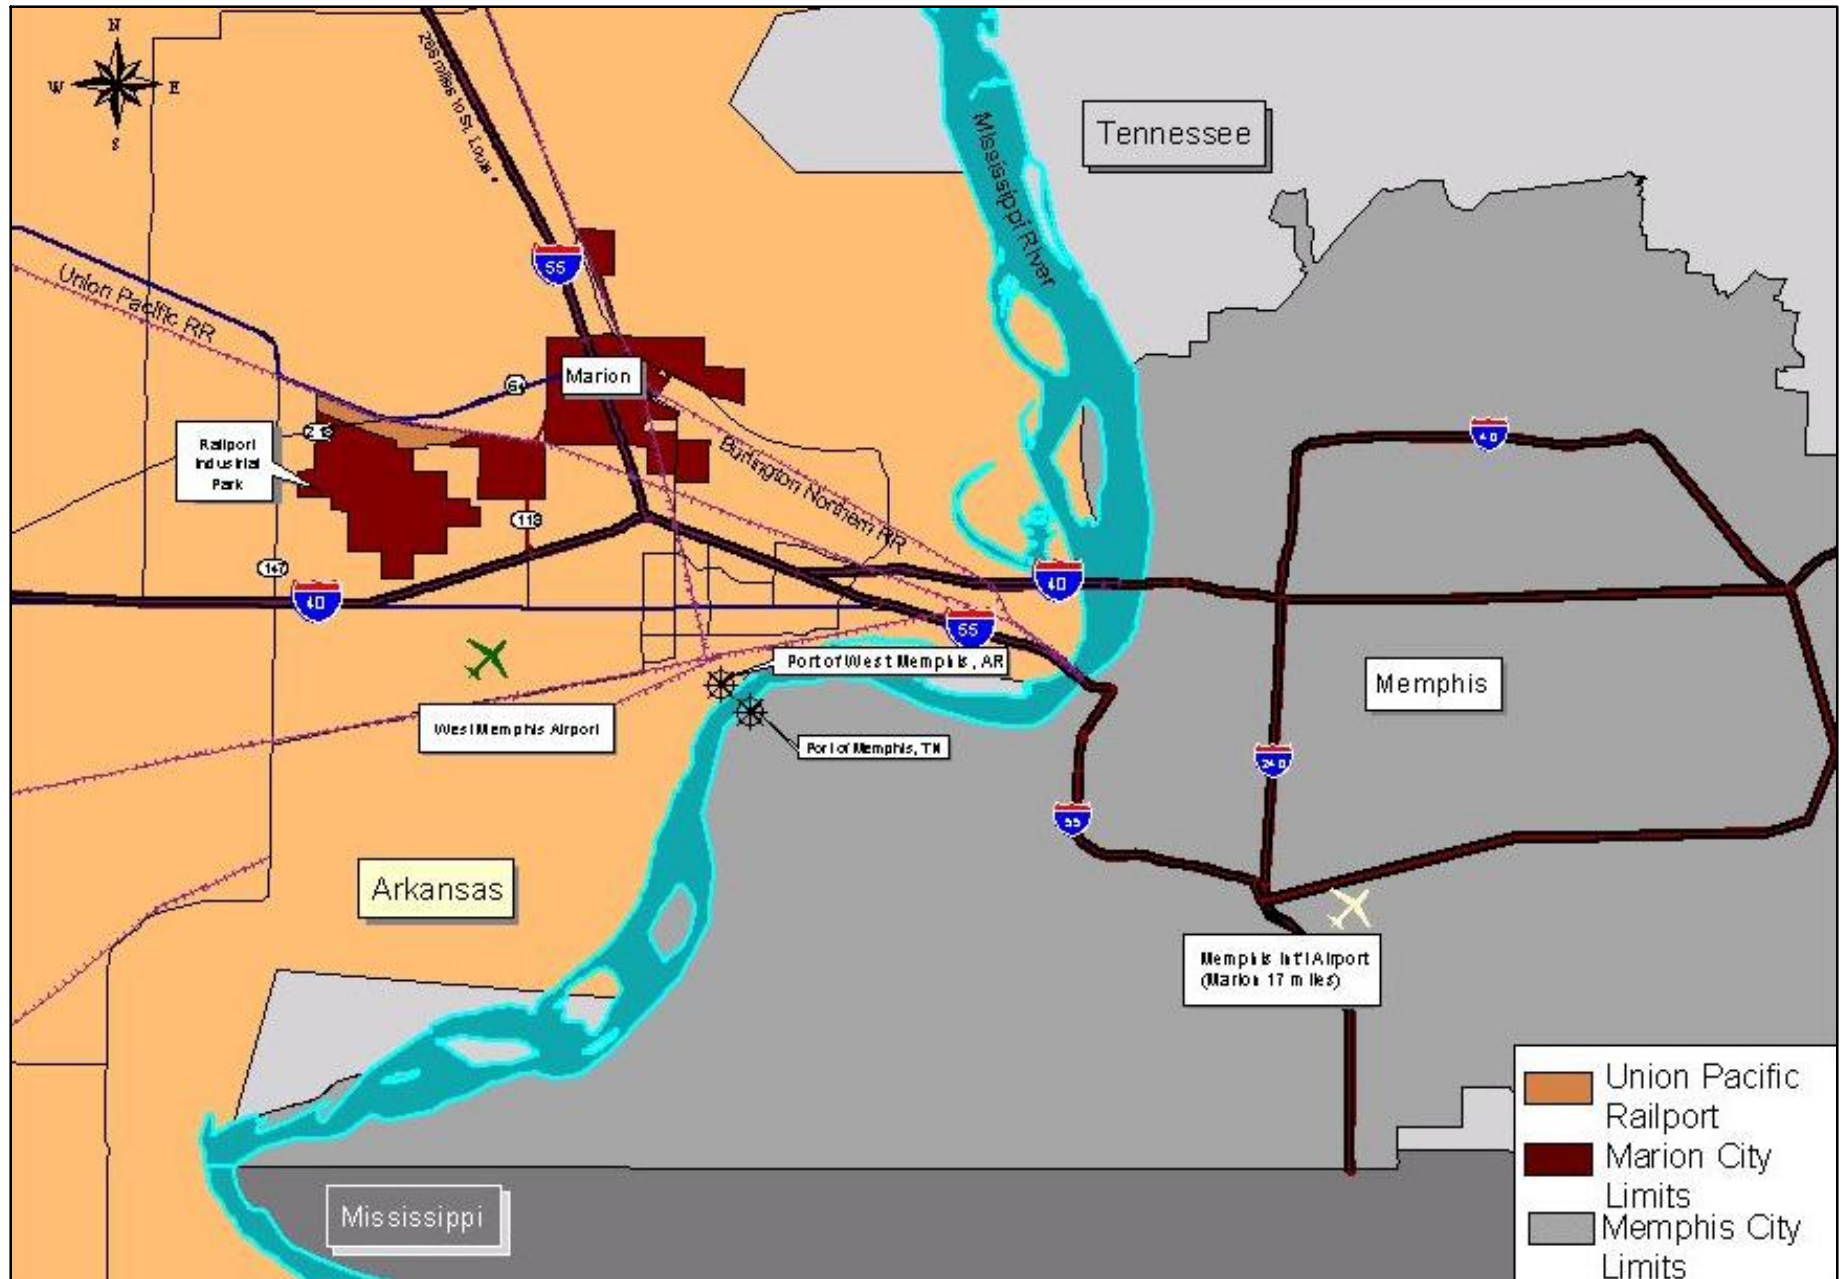

# Marion Transportation Network

# Interstate and U.S. Highway System

# Truck Service Access Time

- 45 states, plus Canada and Mexico, can be reached on the ground in two days

# Reaching North America by Truck

- Over 300 motor freight companies operate in Memphis offering direct service to all 48 contiguous states as well as Canada and Mexico.

- More metro markets can be served overnight (within 1000 km) from Memphis than any other city in the U.S.