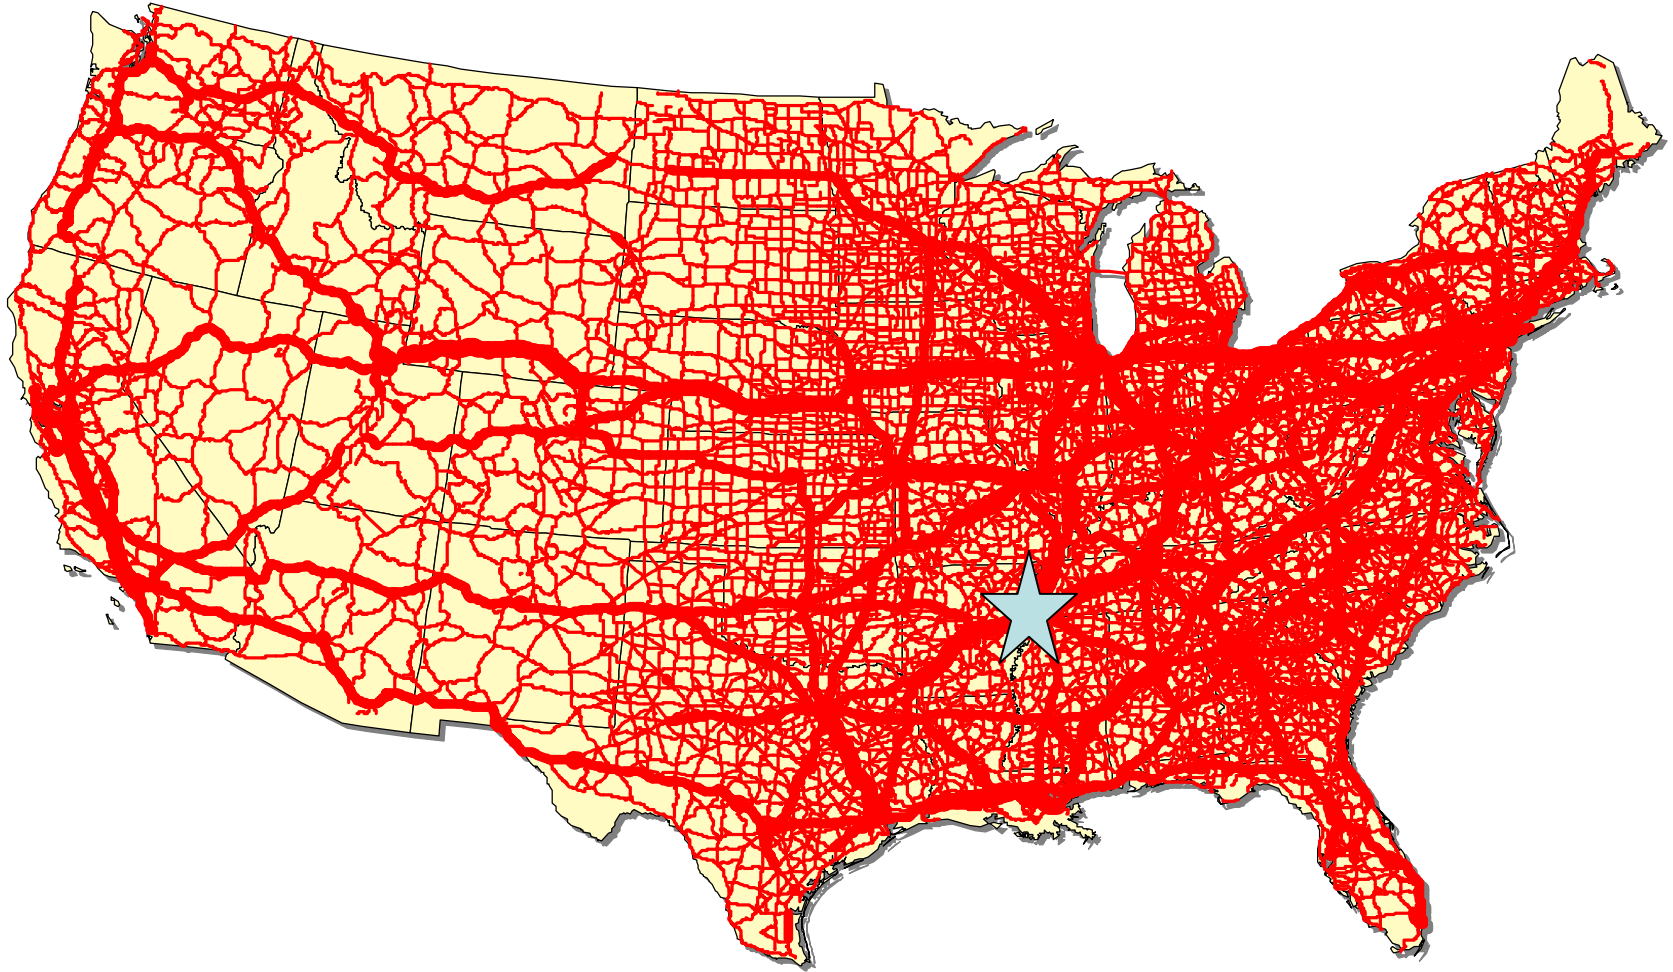

# Truck Service Access Time

- 45 states, plus Canada and Mexico, can be reached on the ground in two days

# Reaching North America by Truck

- Over 300 motor freight companies operate in Memphis offering direct service to all 48 contiguous states as well as Canada and Mexico.

- More metro markets can be served overnight (within 1000 km) from Memphis than any other city in the U.S.

# Reaching N. America Overnight by Truck

Cities	Total Metro Markets	Top 100 Metro Markets
<b>Memphis</b>	<b>152</b>	<b>40</b>
St. Louis	146	38
Chicago	139	38
Kansas City	109	24
Dallas	71	20

Note: Markets served overnight are those located within 600 miles of the city

# Truck Freight Flows